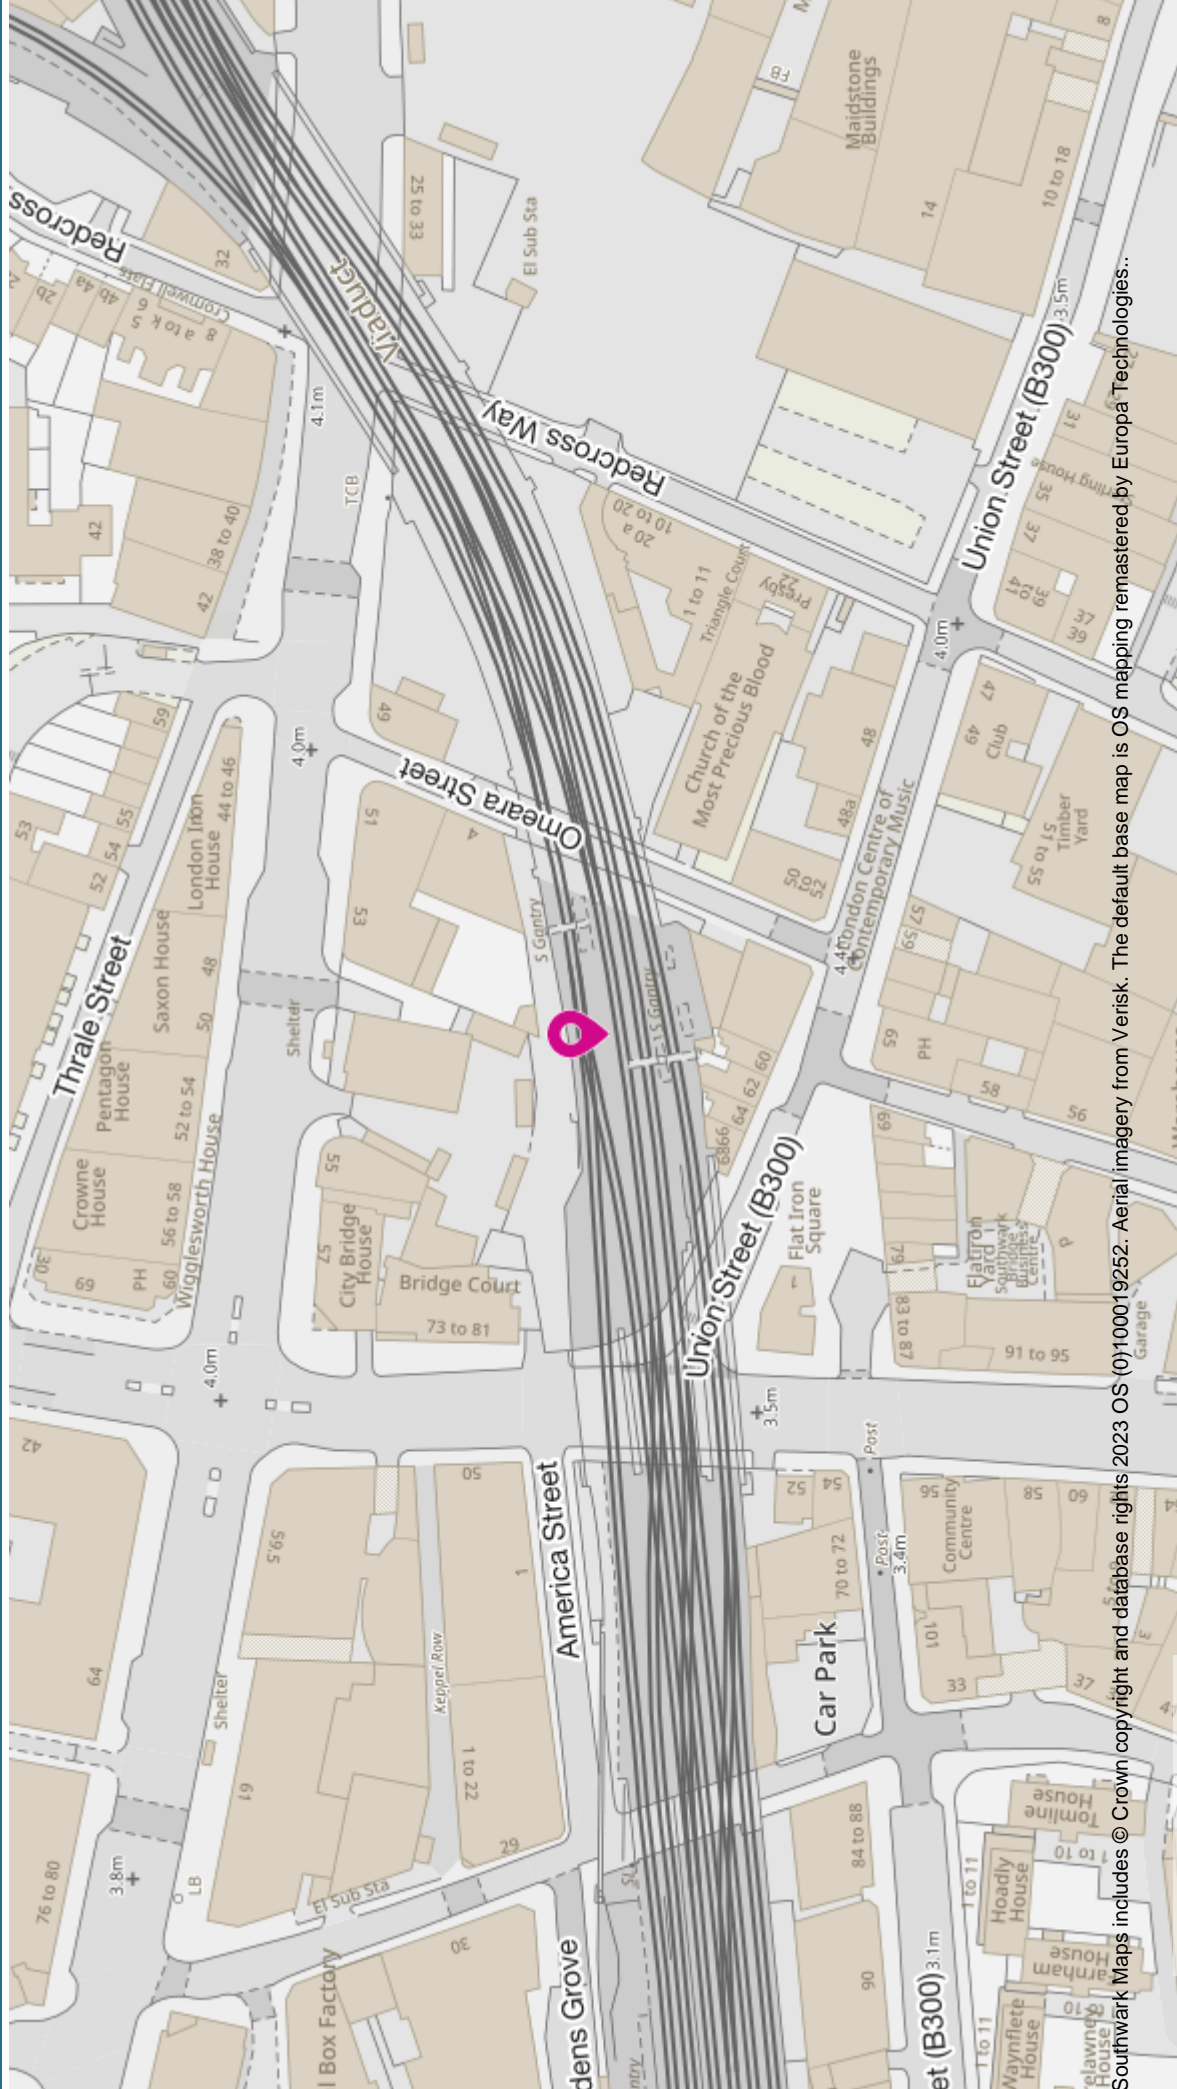

Flat Iron Square Limited, Railway Arche 32 And 33 Union Street SE1 1SG

Southwark Maps includes © Crown copyright and database rights 2023 OS (0)100019252. Aerial imagery from Verisk. The default base map is OS mapping remastered by Europa Technologies...